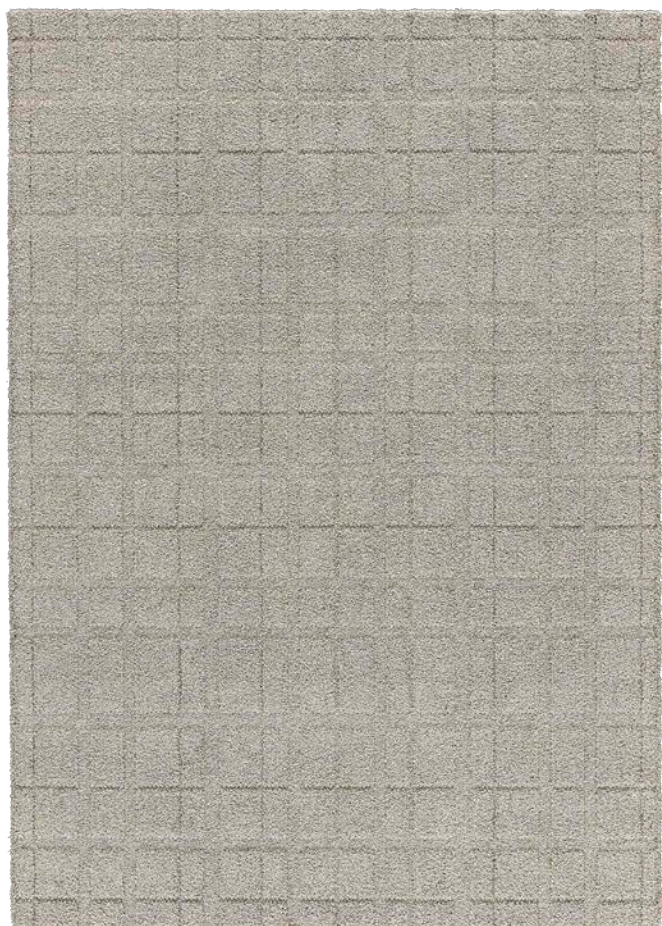

MADISON GRACE

Design KASTHALL DESIGN STUDIO
Hand tufted bouclé rug in pure wool and linen

Rug 170x240 cm, White Moon 805