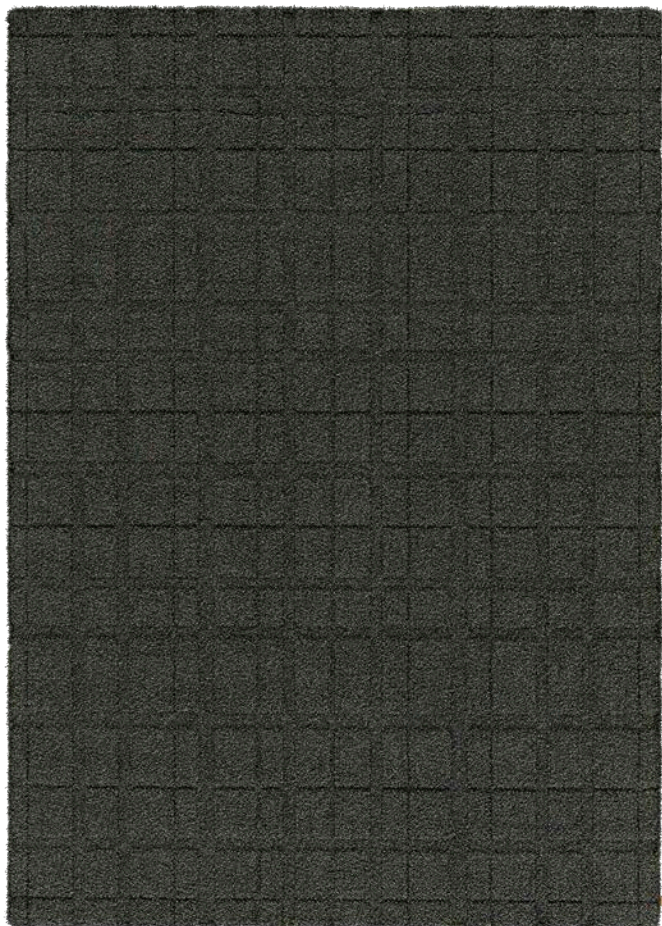

MADISON GRACE

Design KASTHALL DESIGN STUDIO
Hand tufted bouclé rug in pure wool and linen

Rug 170x240 cm, Sidewalk Blue 207