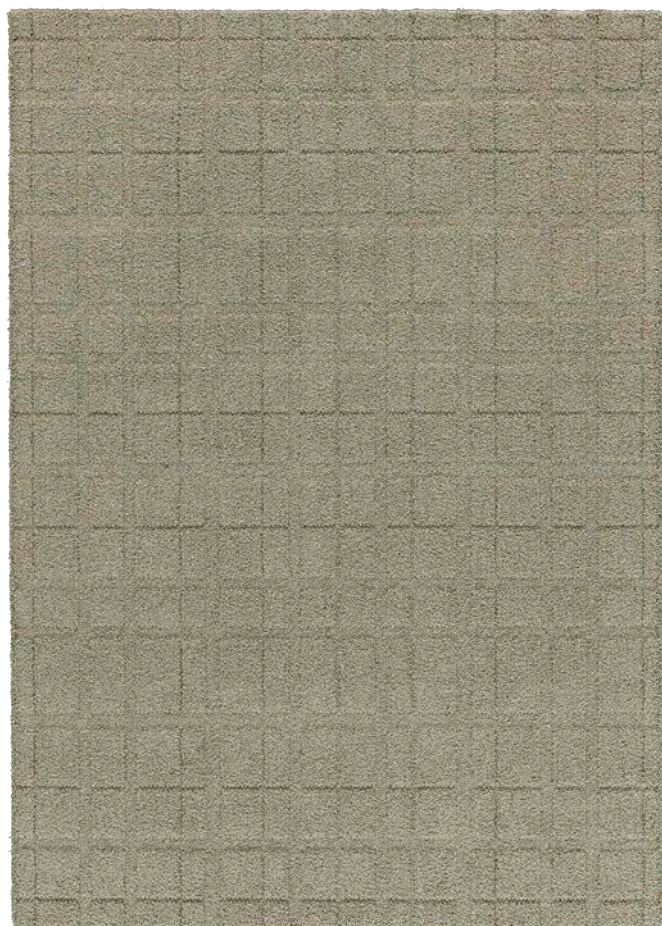

Rug 170x240 cm, Cobblestone 508