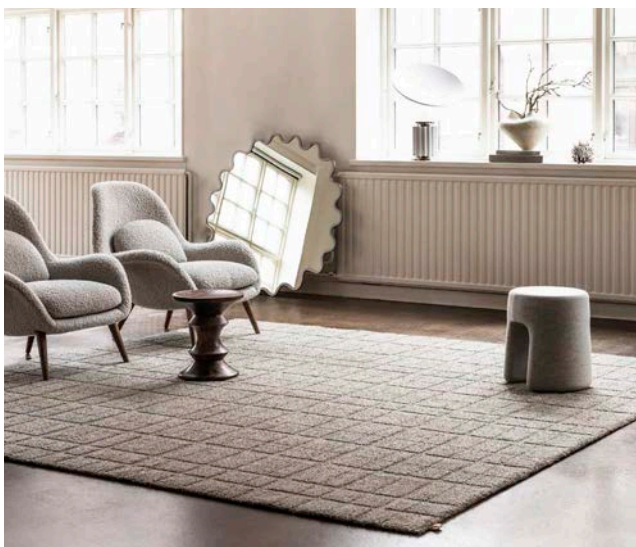

PRODUCT SPECIFICATIONS FOR MADISON GRACE

Madison Grace is a hand-tufted rug with bouclé yarn in two equal pile heights. The surface consists of three threaded wool yarns that create a cohesive melange in a grid pattern with broad and delicate lines. Maja Johansson Starander found inspiration for Madison in urban environments and architecture. The rug's sturdy quality gives it a robust and harmonious look and feel. For the updated collection 2023 Madison, evolves into Madison Grace with added linen yarn. The new rug has a glossier surface and a more cohesive color mix. The shine is especially prominent when you notice the reflections from the rug's linen bouclé loops.

PRODUCT TYPE: Hand tufted bouclé rug in pure wool and linen

PILE MATERIAL: 60% wool, 40% linen

BASE FABRIC: Polyester

BACKING MATERIAL: Polypropylene and recycled yarn

ADHESIVE: Aqueous acrylic adhesive

SIZE: Any size and shape available up to 400x600 cm. Larger sizes upon request. Or choose amongst our suggested sizes: 140x200 cm, 170x240 cm, 200x300 cm, 250x350 cm, 300x400 cm, 350x450 cm. Round: Ø 240 cm.

PILE HEIGHT: approx. 10/16 mm

PILE WEIGHT: approx. 2700 g/m²

TOTAL HEIGHT: approx. 19 mm

TOTAL WEIGHT: approx. 3500 g/m²

Use Class commercial areas (EN 1307): 32

Luxury class: (EN 1307) LC 5

Reaction to fire classification: (EN 13501) Dfl-s1