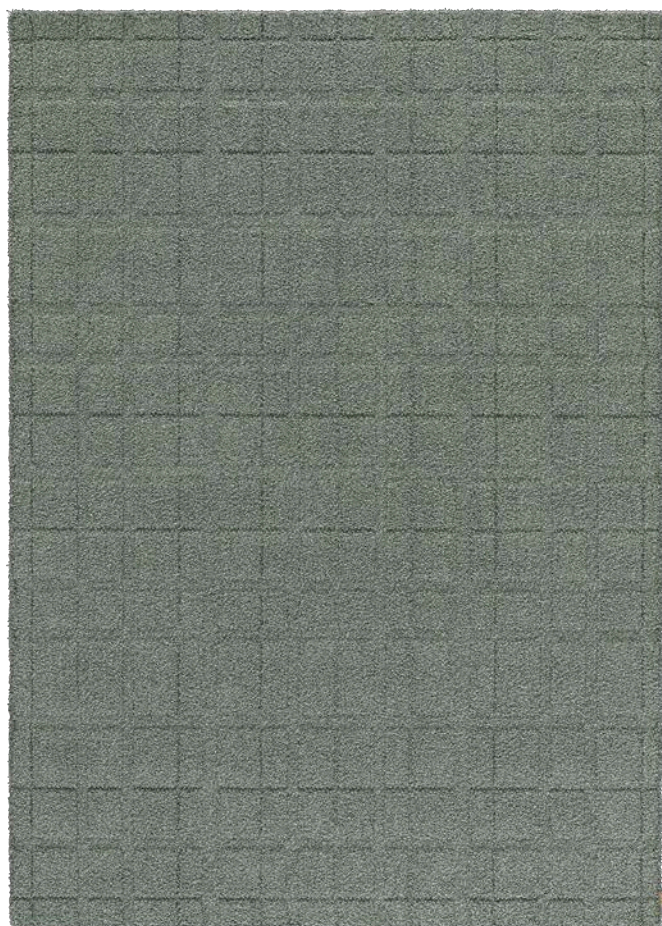

Rug 170x240 cm, Raw Concrete 502

KASTHALL HEAD QUARTER

Fritslavägen 42 | 511 57 Kinna, Sweden
Phone +46(0)320 205 900 | info@kasthall.se

For the latest updates of our collection,
please visit www.kasthall.com

*All the designs shown here are protected under law.
Kasthall have the property rights and distribution rights worldwide.
Copying will be prosecuted.*

KASTHALL.COM