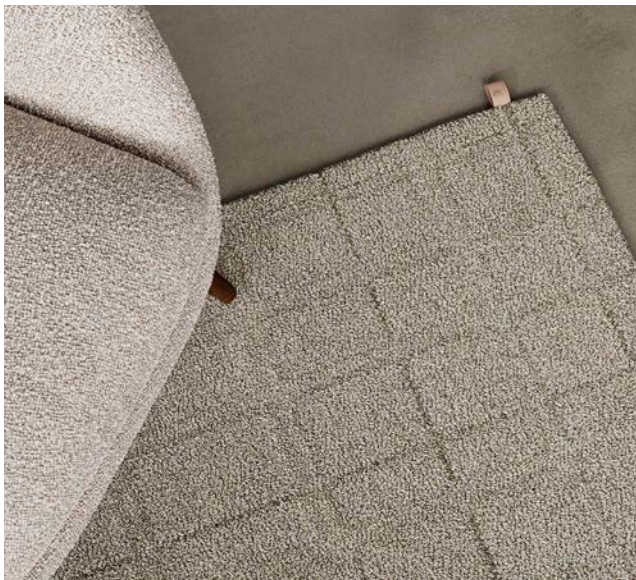

PRODUCT SPECIFICATIONS FOR MADISON GRACE

Madison Grace is a hand-tufted rug with bouclé yarn in two equal pile heights. The surface consists of three threaded wool yarns that create a cohesive melange in a grid pattern with broad and delicate lines. Maja Johansson Starander found inspiration for Madison in urban environments and architecture. The rug's sturdy quality gives it a robust and harmonious look and feel. For the updated collection 2023 Madison, evolves into Madison Grace with added linen yarn. The new rug has a glossier surface and a more cohesive color mix. The shine is especially prominent when you notice the reflections from the rug's linen bouclé loops.

PRODUCT TYPE: Hand tufted bouclé rug in pure wool and linen

PILE MATERIAL: 60% wool, 40% linen

BASE FABRIC: Polyester

BACKING MATERIAL: Polypropylene and recycled yarn

ADHESIVE: Aqueous acrylic adhesive

SIZE: Any size and shape available up to 400x600 cm. Larger sizes upon request. Or choose amongst our suggested sizes: 140x200 cm, 170x240 cm, 200x300 cm, 250x350 cm, 300x400 cm, 350x450 cm. Round: Ø 240 cm.

PILE HEIGHT: approx. 10/16 mm

PILE WEIGHT: approx. 2700 g/m²

TOTAL HEIGHT: approx. 19 mm

TOTAL WEIGHT: approx. 3500 g/m²

Use Class commercial areas (EN 1307): 32

Luxury class: (EN 1307) LC 5

Reaction to fire classification: (EN 13501) Dfl-s1