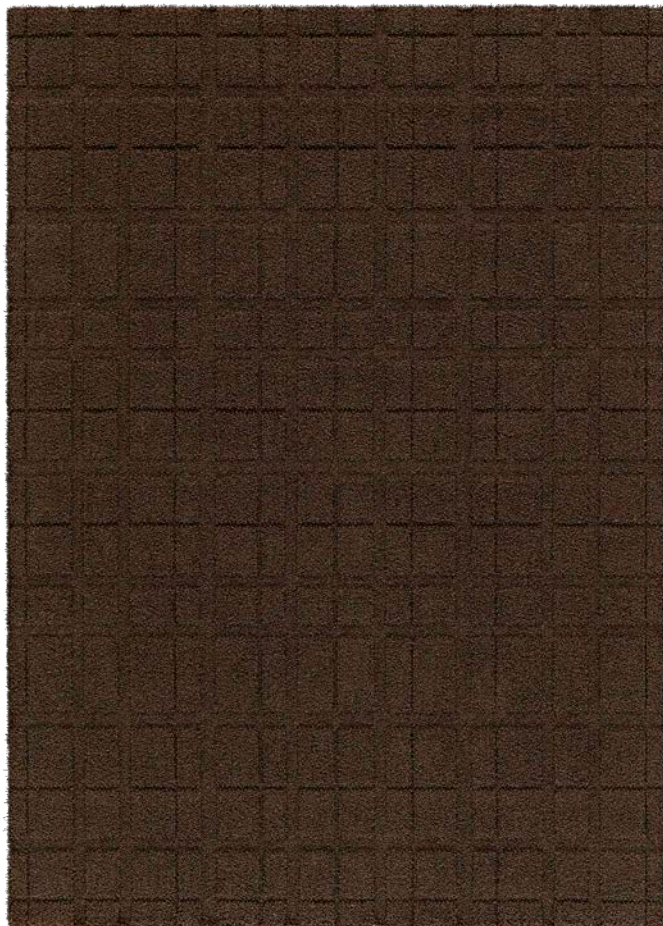

Rug 170x240 cm, Burnt Wood 708

KASTHALL HEAD QUARTER

Fritslavägen 42 | 511 57 Kinna, Sweden | Phone +46(0)320 205 900 | info@kasthall.se

For the latest updates of our collection, please visit www.kasthall.com

All the designs shown here are protected under law. Kasthall have the property rights and distribution rights worldwide. Copying will be prosecuted.

KASTHALL.COM